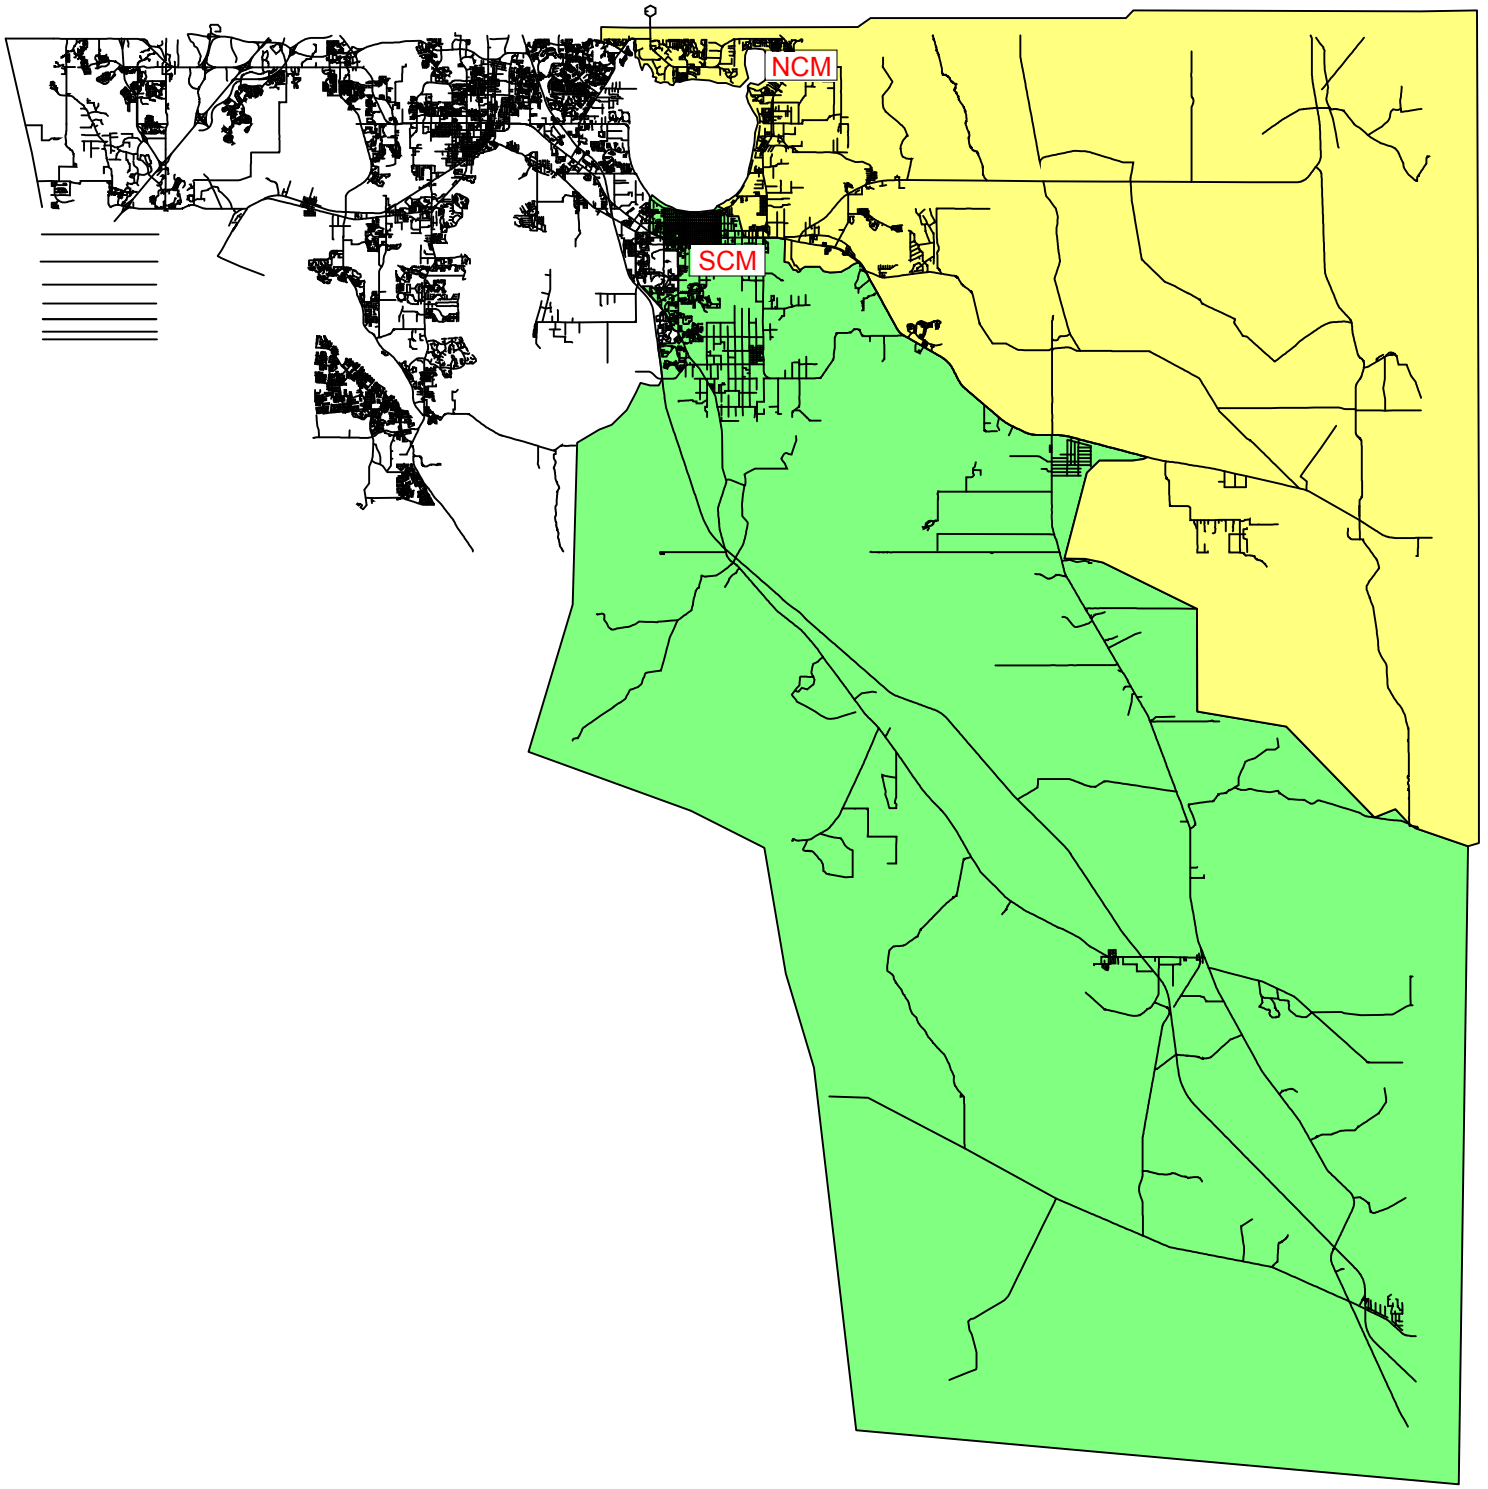

2011/2012 Proposed Redistricting St. Cloud Middle School Relief

2011_2012 Proposed St. Cloud Middle School Relief

	2011_2012 Proposed Narcoossee Middle
	2011_2012 Proposed St. Cloud Middle
	Other

For Planning Purposes Only
Long Range Planning/rb
December 2010