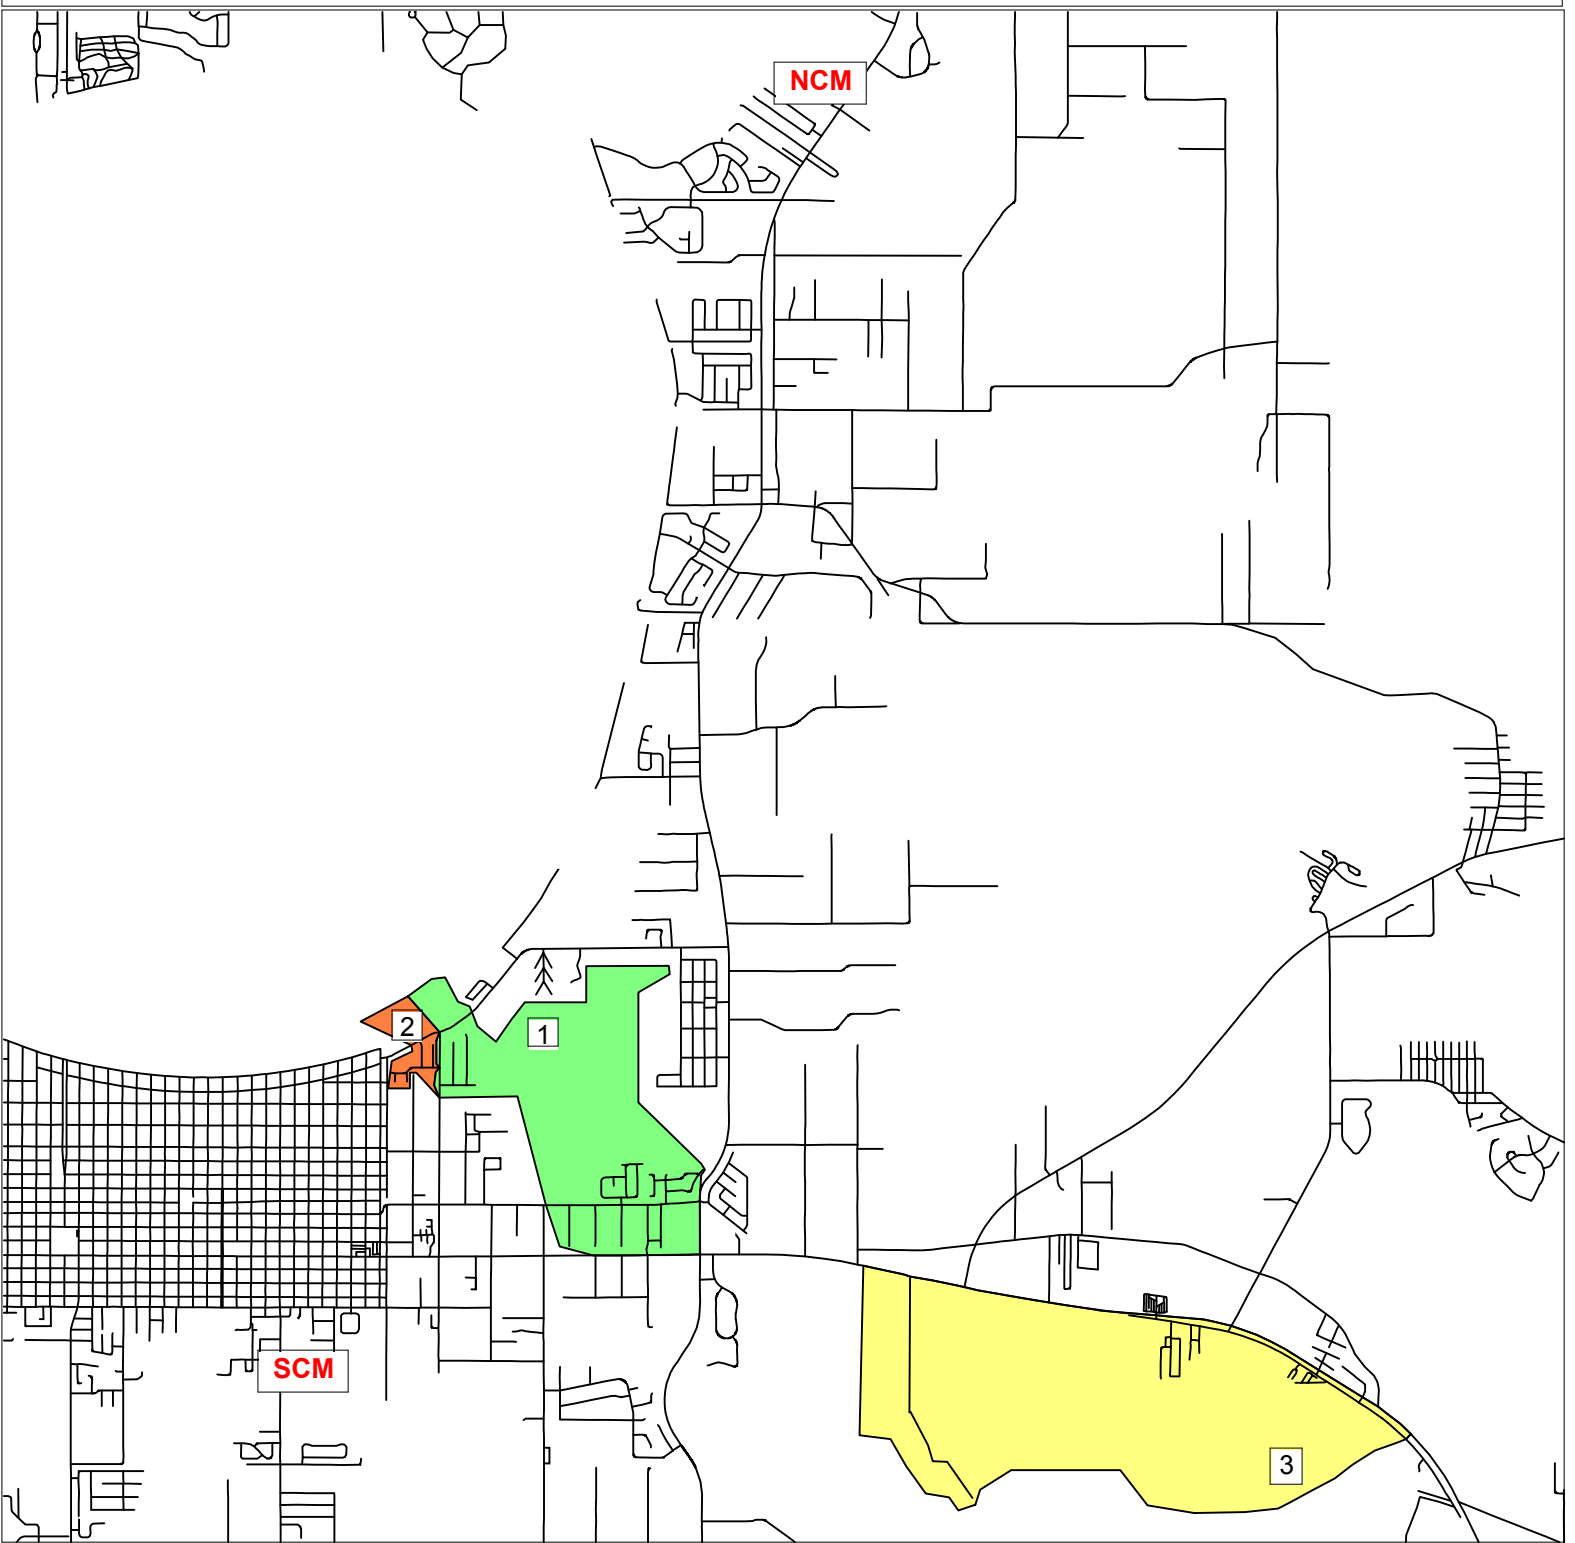

St. Cloud Middle School Relief 2011/2012 Proposed Redistricting

2011_2012 St. Cloud Middle Relief	
	SCM to NCM Area 1 2011_2012
	SCM to NCM Area 2 2011_2012
	SCM to NCM Area 3 2011_2012
	Other

For Planning Purposes Only
Long Range Planning/rb
December 3, 2010